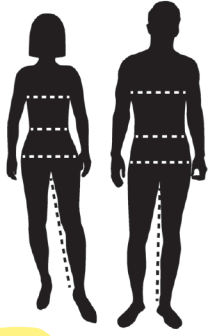

SIZE CHART

How to order correct size

From the appropriate chart below, order the Badger Sportswear label size letter that corresponds to the range that includes the actual body measurements in inches.

How to measure

Bust/Chest: With arms relaxed at sides, measure around the body at the fullest part of the bust/ chest, keeping the tape parallel to the floor.

Waist: Measure around the body (not on top of clothing) at the waist level. Hip: With feet together, measure around the fullest part at the hip level, keeping the tape parallel to the floor.

Inseam: With feet slightly apart, measure vertically from the top inside of the leg down to the ankle bone.

	SIZE LABEL	XS	S	M	L	XL	2XL	3XL	4XL	5XL
ADULT/ MEN'S	CHEST	32-34	34-36	38-40	42-44	46-48	50-52	54-56	58-60	62-64
	WAIST	26-28	28-30	32-34	36-38	40-42	44-46	48-50	52-54	56-58
	INSEAM	28	29	30	31	32	33	33	34	34
WOMEN'S	BUST	29-32	32-34	34-37	37-41	41-44	44-47			
	WAIST	24-26	26-28	28-31	31-34	34-37	37-40			
	HIP	33-36	36-38	38-41	41-44	44-47	47-50			
	INSEAM	28	28	29	29	30	30			
	SIZE LABEL	XS (6)	S (7/8)	M (10/12)	L (14)	XL (16)				
YOUTH	CHEST	24-26	26-28	28-30	30-32	32-34				
	WAIST	20-22	22-24	24-26	26-28	28-30				
	INSEAM	22	24	26	28	29				
GIRLS	BUST	22-24	24-26	26-28	28-30	30-32				
	WAIST	20-22	22-24	24-26	26-28	28-30				
	HIP	26-28	28-30	30-32	32-34	34-36				
	INSEAM	23	24	25	26	27				
	SIZE LABEL	2T	3T	4T						
TODDLER	CHEST	20-21	21-22	22-23						
	WAIST	20-21	21-22	22-23						
	INSEAM	14	15	16						

	SIZE LABEL	XS	S	M	L	XL	2XL	3XL	4XL
ADULT/ MEN'S	CHEST	31	33-35	37-39	41-43	45-47	49-51	53-55	57-59
	WAIST	27	28-30	31-33	34-36	38-40	42-44	46-48	50-52
WOM- EN'S	CHEST	29	31-33	35-37	39-41	43-45	47-49	51-53	
	WAIST	22	23-25	26-28	29-31	32-34	35-37	38-40	
	SIZE LABEL	XS (6)	S (7/8)	M (10/12)	L (14)	XL (16)			
YOUTH / GIRLS	CHEST	23	24-26	27-29	30-32	33-35			
	WAIST	19	20-22	23-25	26-28	29-31			